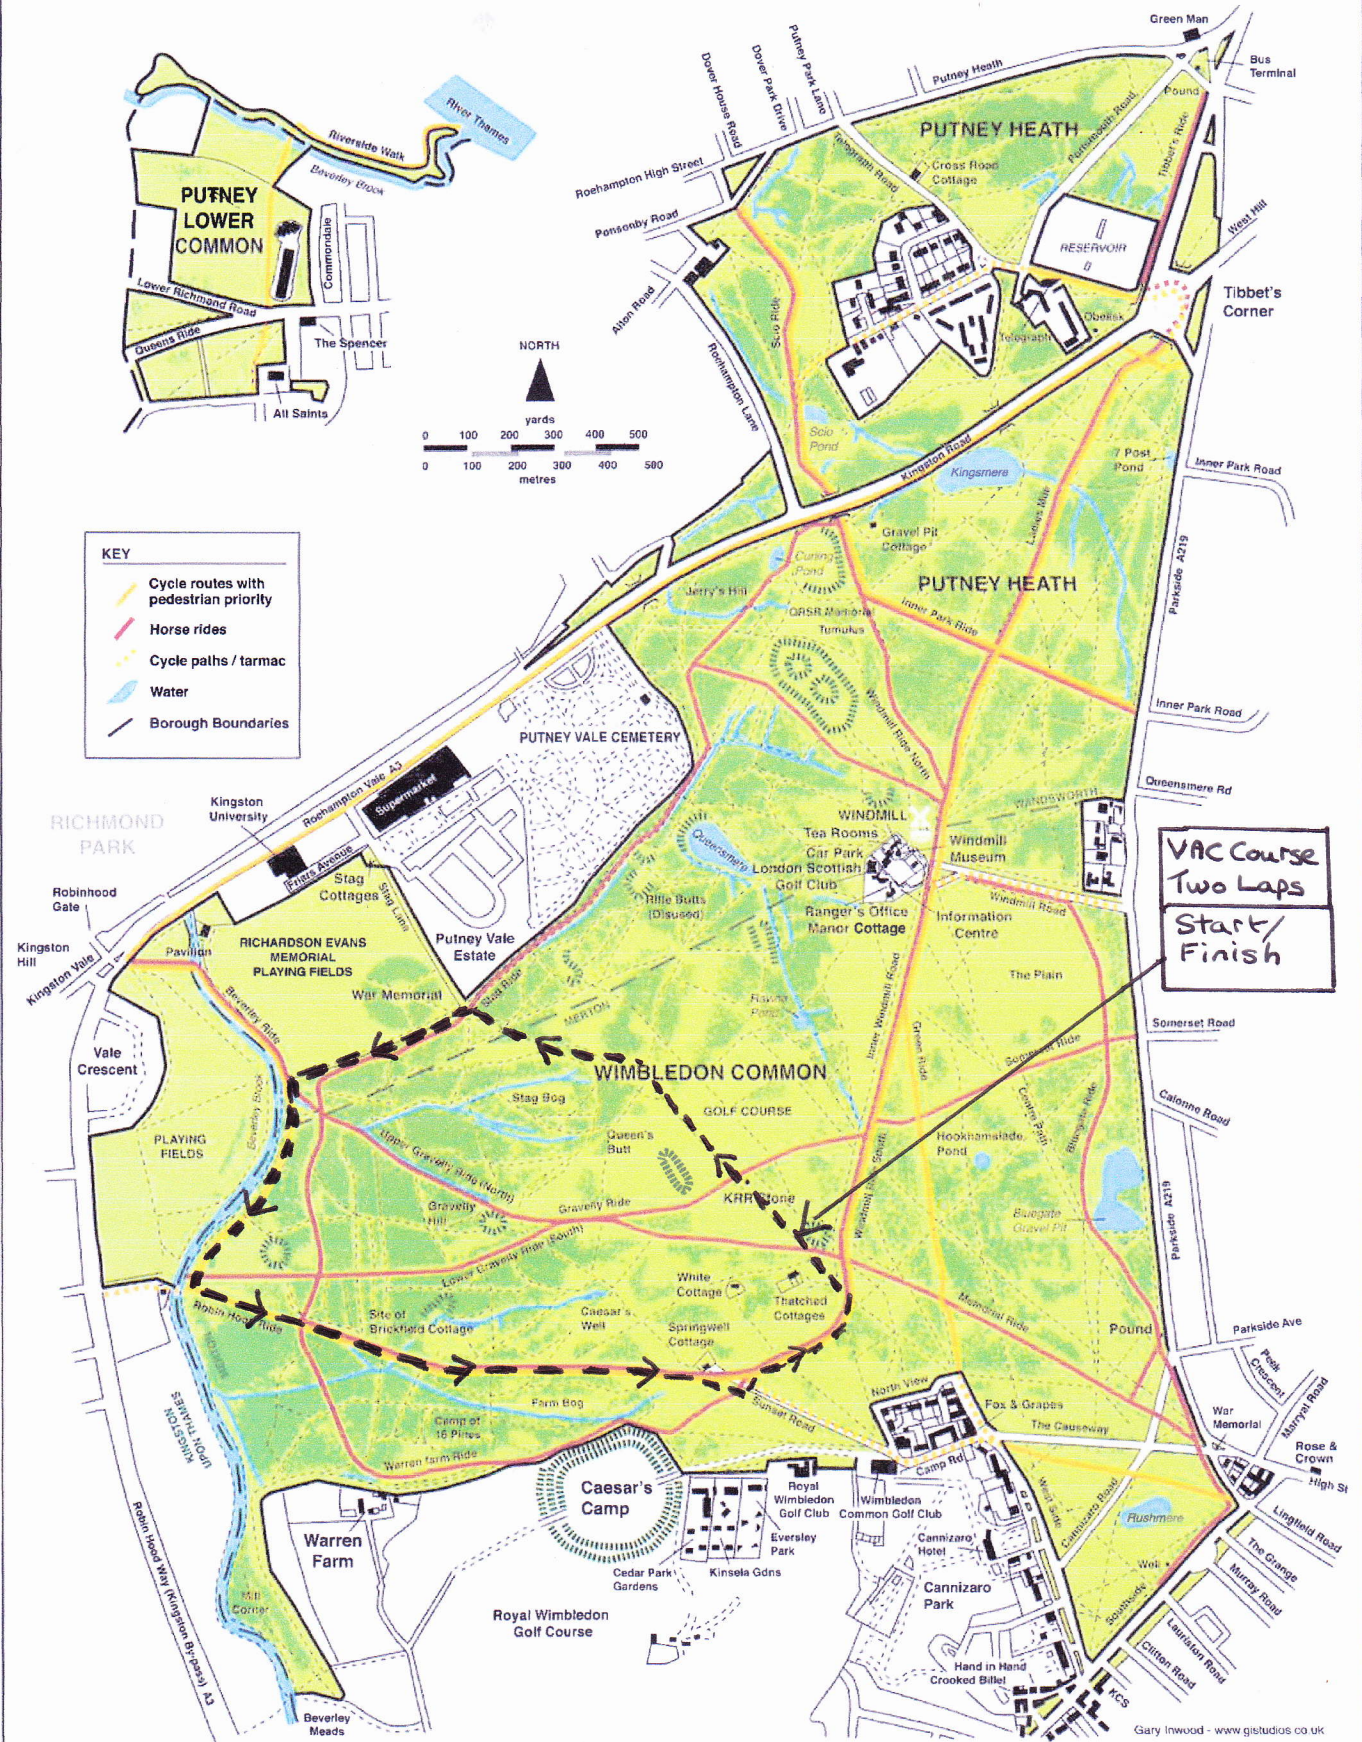

MAP OF WIMBLEDON AND PUTNEY COMMONS

Registered Charity No. 303167

Norman Plastow MBE FRIBA

KEY	
	Cycle routes with pedestrian priority
	Horse rides
	Cycle paths / tarmac
	Water
	Borough Boundaries

**VAC Course
Two Laps
Start/
Finish**