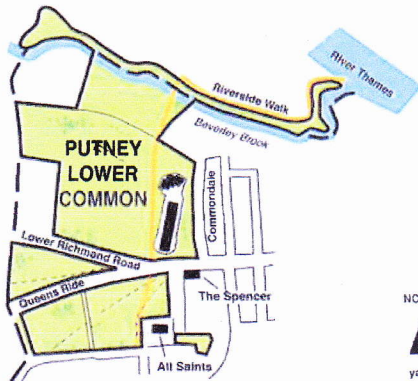

MAP OF WIMBLEDON AND PUTNEY COMMONS

Registered Charity No. 303167

Norman Plastow MBE FRIBA

KEY	
	Cycle routes with pedestrian priority
	Horse rides
	Cycle paths / tarmac
	Water
	Borough Boundaries

**VAC Course
Two Laps
Start/
Finish**